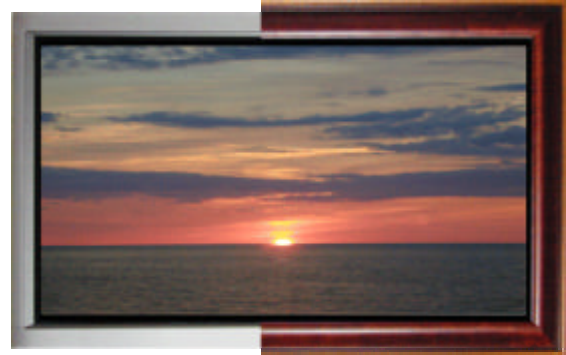

CREATE HARMONY IN YOUR HOME WITH THE
Aristos Art Frame™

Sensing the need to create harmony between art and technology and to integrate your flat-panel television with your home's ambiance and furnishings, our designers made it their mission to develop beautiful decorative frames that transform your flat-panel TV into a medium for displaying television content or exhibiting personal photos and art.

Aristos Art Frames™ are designed to fit perfectly over a television's bezel, covering the front and the sides of your flat-panel television.

Aristos Art Frames™ are made from the finest quality wood and crafted with proprietary mouldings designed for flat-panel televisions. Styles range from traditional to modern, ornate to minimal. A variety of finishes from dark mahogany to bird's eye maple are available.

By creating a frame for your flat-panel TV, you will be merging the art and technology in your home into one seamless form.

Aristos Art Frames™ provide you with the beauty and functionality of custom cabinetry in less space and at a fraction of the cost.